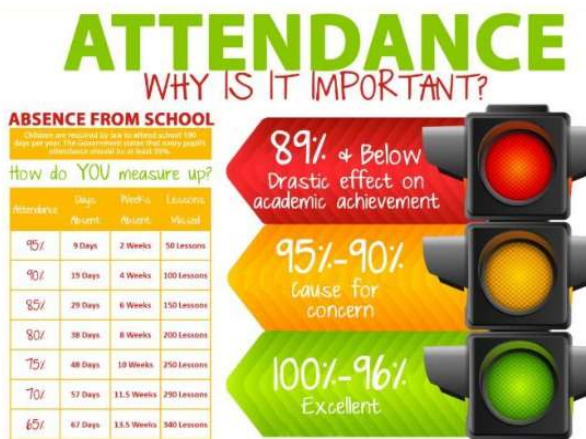

Congratulations to **Reception** amazing attendance this week!!!

133 pupils achieved 100% attendance this week – keep up the good work!!

School Target – **96%**

School Attendance – **91.8%**

Our attendance has been affected once again by sickness. If you have any concerns about your child's health, please see the attached information from the NHS Pharmacy First Service.